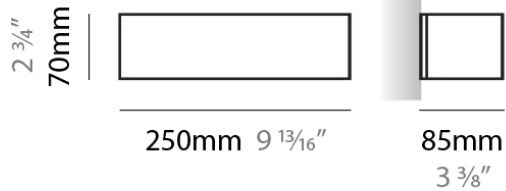

TOY SURFACE

D83138

GENERAL

Series: Toy
Brand: Panzeri
Division: Design
Mounting Type: Surface
Mounting Location: Wall
Subcategory: Ambient

PHYSICAL

Shape: Rectangle
Length (mm): 250
Length (in): 9 ⁷/₁₆
Height (mm): 70
Height (in): 2 ³/₄
Extension (mm): 85
Extension (in): 3 ¹/₄
Light Distribution: Direct / Indirect
Weight (kg): 0.9
Weight (lbs): 2
Diffuser: Frost White Glass
Fixture Finish: SST
Fixture Material: Metal

ELECTRICAL

Number of Lamps: 1
Lamp Type: CFL
Bulb Included: Bulb Not Included
Total Output Wattage (W): 26
Max. Wattage Per Lamp (W): 26
Lamp Base: GX24-q3
Driver Included: Yes
Driver Type: Ballast - 120Vac - Non-dimming
Input Voltage (V): 120

LED

OPTICAL

RATINGS AND CERTIFICATIONS

Certified By: CSA Certified to UL and CSA Standards
IP rating: IP40